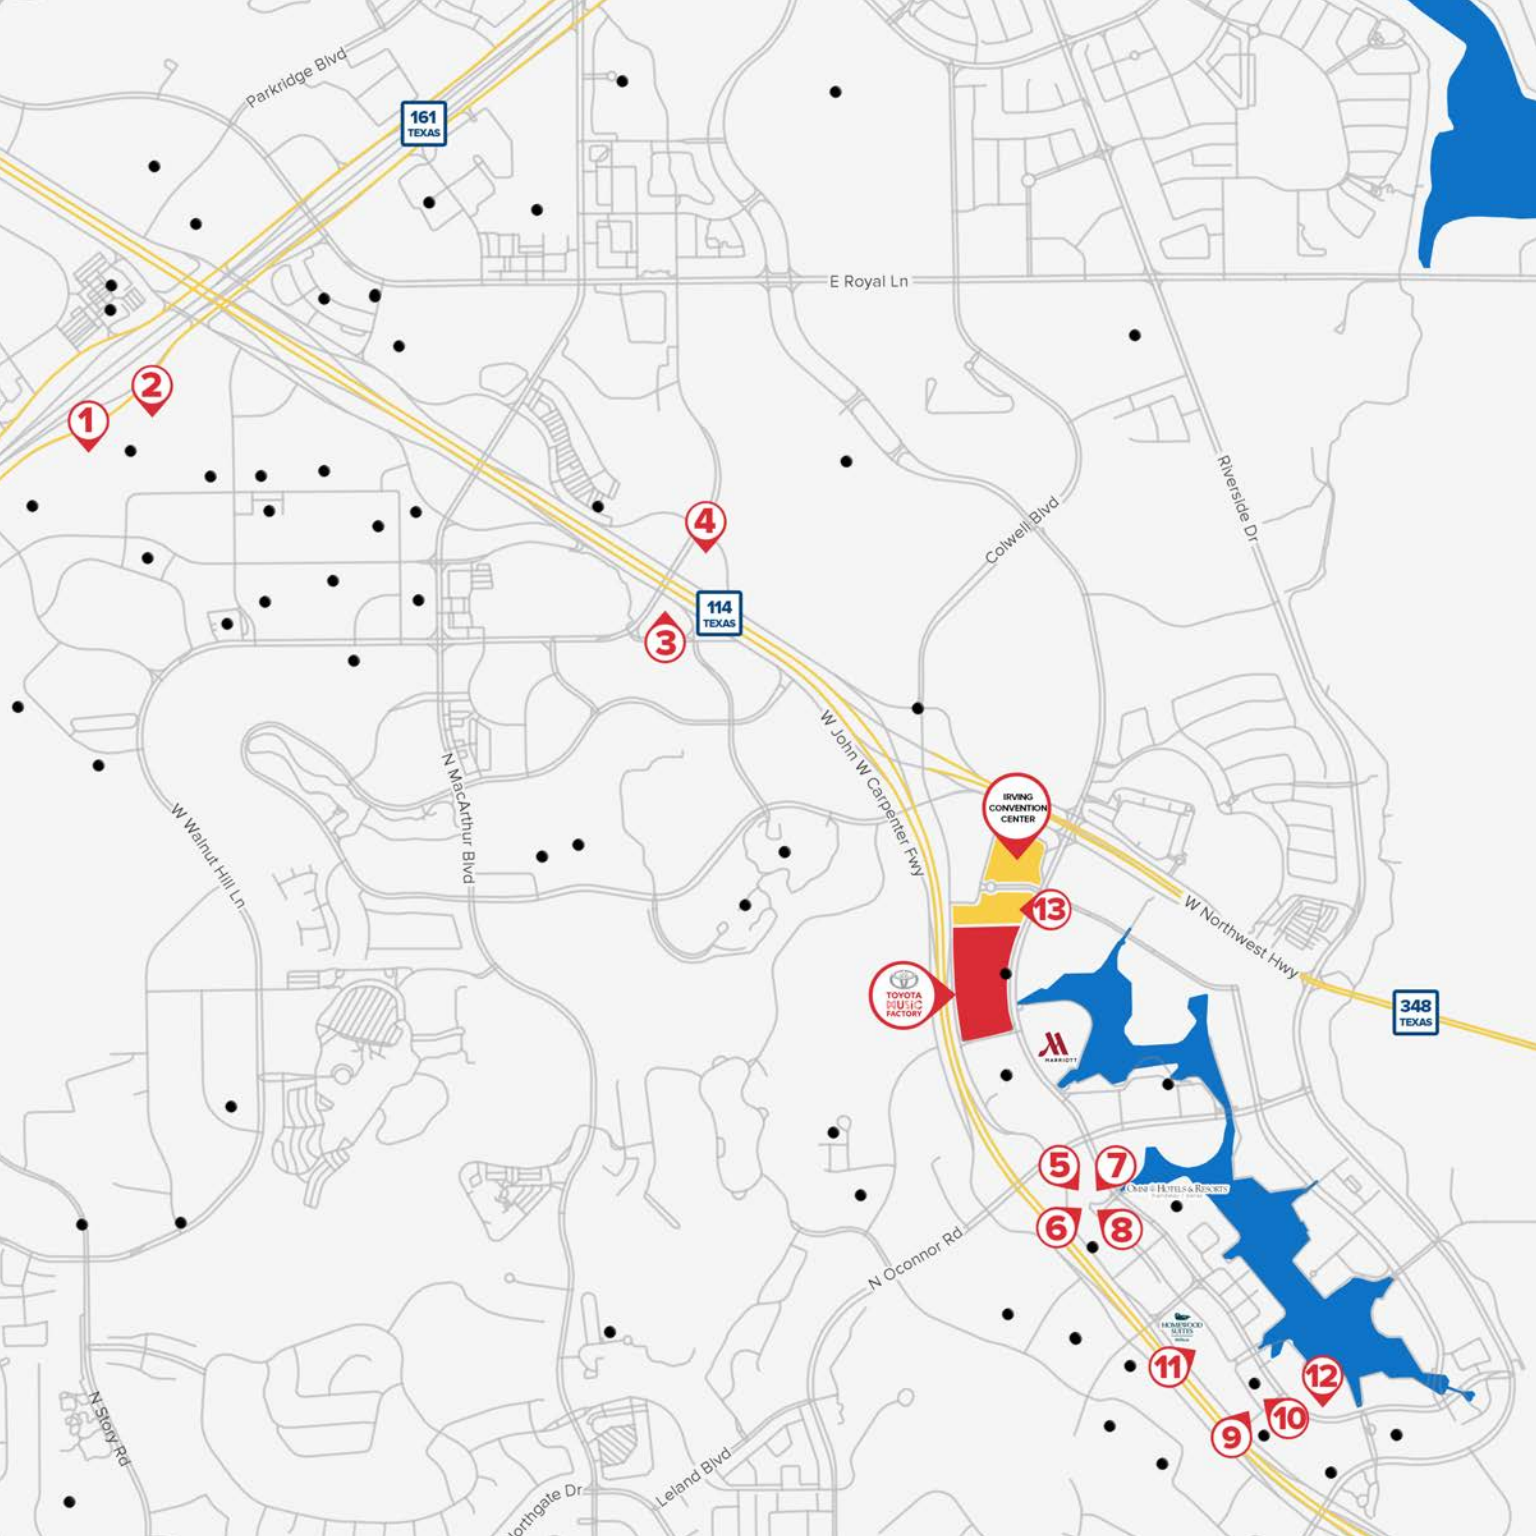

1

2

4

3

IRVING
CONVENTION
CENTER

TOYOTA
DIESEL
FACTORY

13

5

7

6

8

11

9

10

12