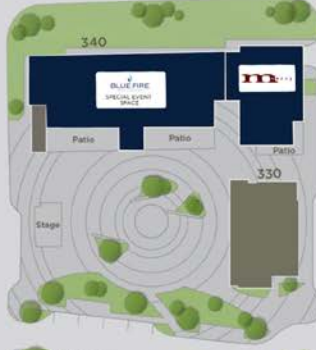

B1 - 104
14,466 sf
BURGER
N

350
Thirsty Lion
360
BEE COLONY

LAS COLINAS BLVD

Occupied
Available

MUSIC FACTORY

FIRST FLOOR PLAN

SH 114

THE PAVILION

 **MUSIC FACTORY**

8,000 Seat Capacity

LAS COLINAS BLVD

-  Occupied
-  Available

MUSIC FACTORY

SECOND FLOOR PLAN

1

2

4

3

IRVING
CONVENTION
CENTER

TOYOTA
DIESEL
FACTORY

13

5

7

6