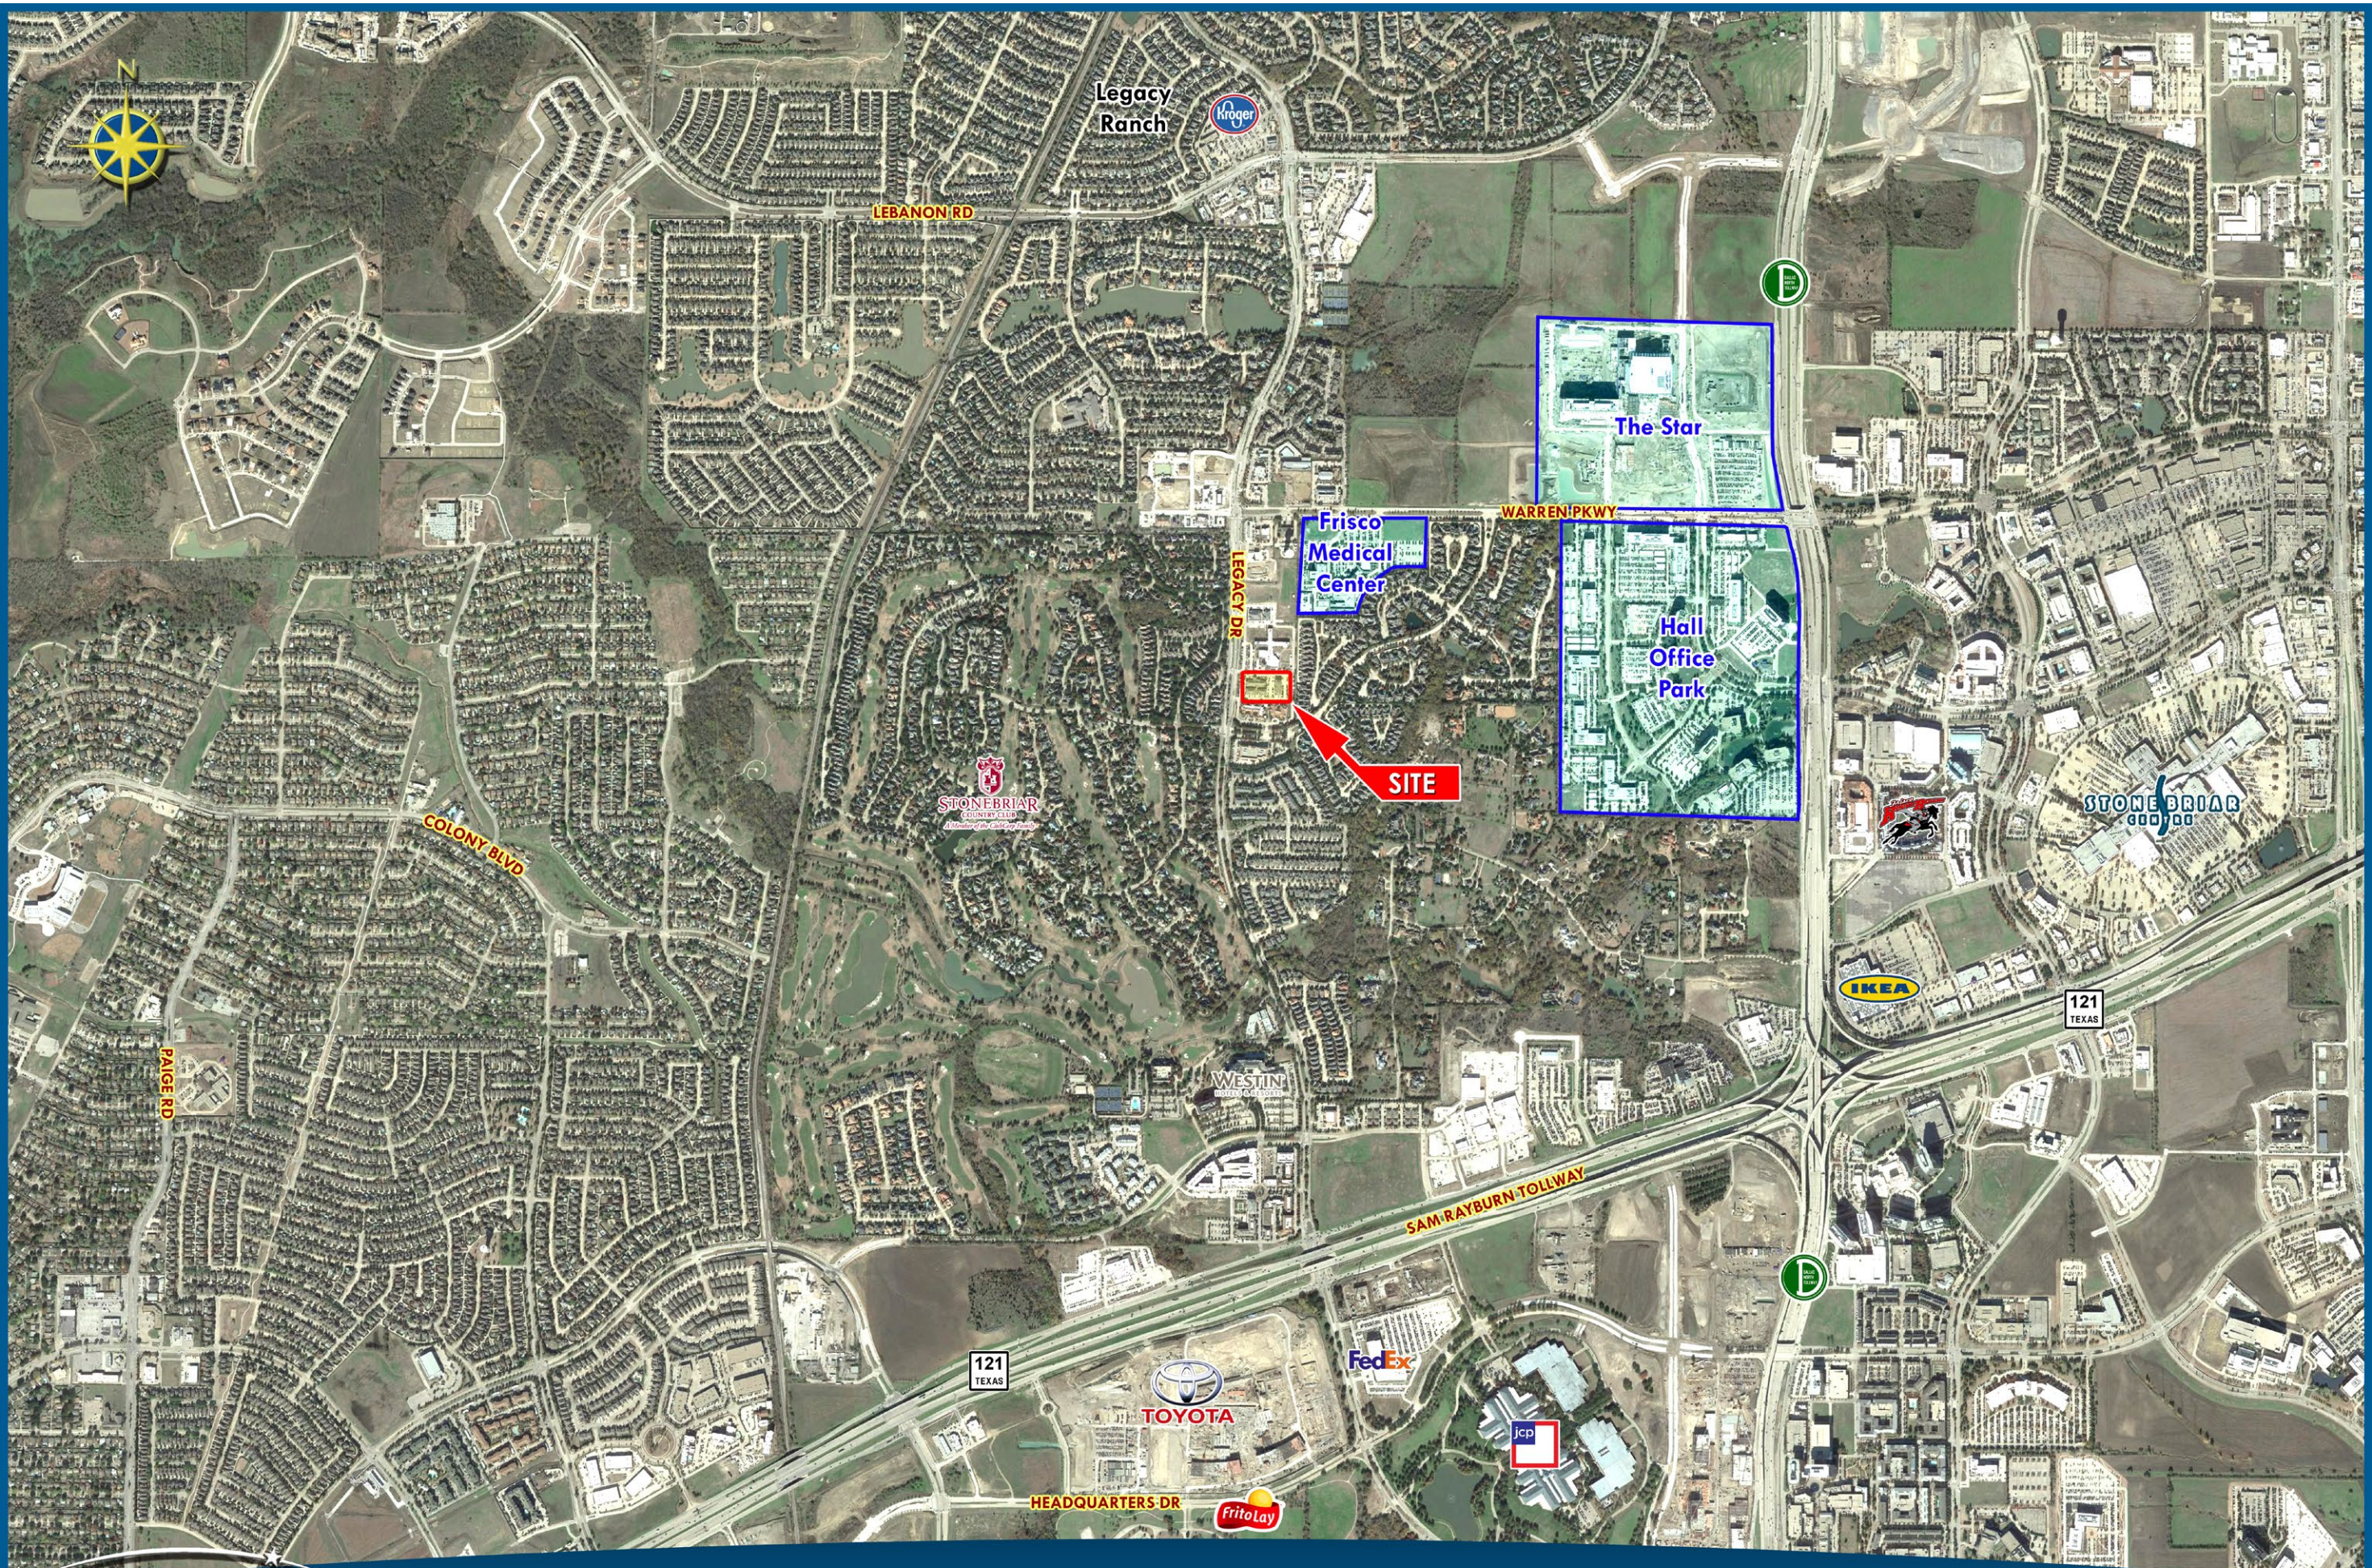

# FRISCO MEDICAL CONDO

FOR SALE

FRISCO, TEXAS

2840 LEGACY DRIVE AT STONEBRIAR

MICHAEL WILSON

## HIGHLIGHTS

- 9,160 SF, entire floor
- Set up for 7 doctors (21 exam rooms)
- Next to Frisco Medical Center
- Growing affluent population
- 2008 construction, modern finishes

LEASING | TENANT REPRESENTATION | LAND | INVESTMENT SALES | PROPERTY MANAGEMENT

Legacy Ranch

LEBANON RD

The Star

Frisco Medical Center

WARREN PKWY

Hall Office Park

SITE

STONEBRIAR COUNTRY CLUB

# FRISCO MEDICAL CONDO

| DEMOGRAPHICS           | 1 MILE    | 3 MILE    | 5 MILE    | TRAFFIC COUNTS                           |
|------------------------|-----------|-----------|-----------|--|
| 2017 EST POPULATION    | 8,729     | 80,033    | 248,983   | LEGACY RD<br>37,605 VPD (CITY OF FRISCO) |
| 2017 EST AVG HH INCOME | \$176,776 | \$124,099 | \$135,298 |  |